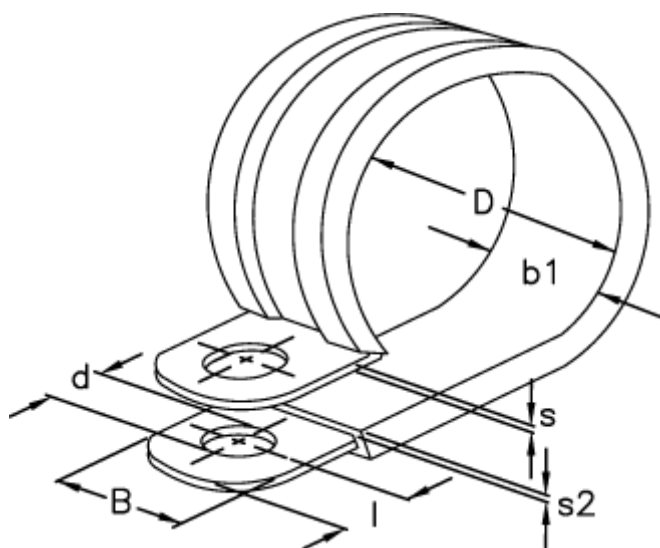

Article number: 029456112011

Description: Norma pipe retaining clip
RLGU 1. 11/12 W1

Measures

b1	= 15.0
d	= 6.4
Diameter D	= 11
l	= 6
s	= 0.8
s2	= 1.2
Width B	= 12